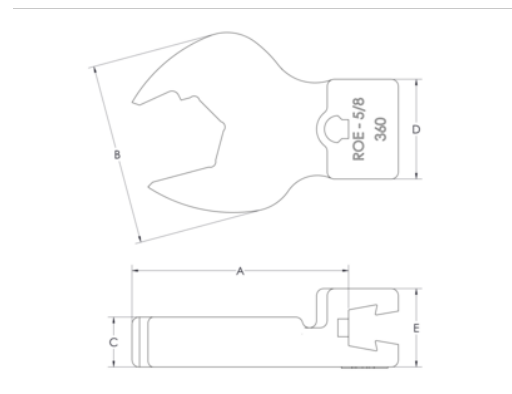

819351
ROE 5/16 V Series

PRODUCT DETAILS

- 1 7/16" Common Centerline / 36.5 mm Common Centerline
- Slight disengagement from the fastener allows operator to rapidly rotate wrench

PRODUCT ATTRIBUTES

Product	MODEL		A	B	C	D	E	
819351	ROE 5/16 Head - V Series	5/16 in	1.6406 in	.75 in	.25 in	.75 in	.6875 in	90 lbf-in