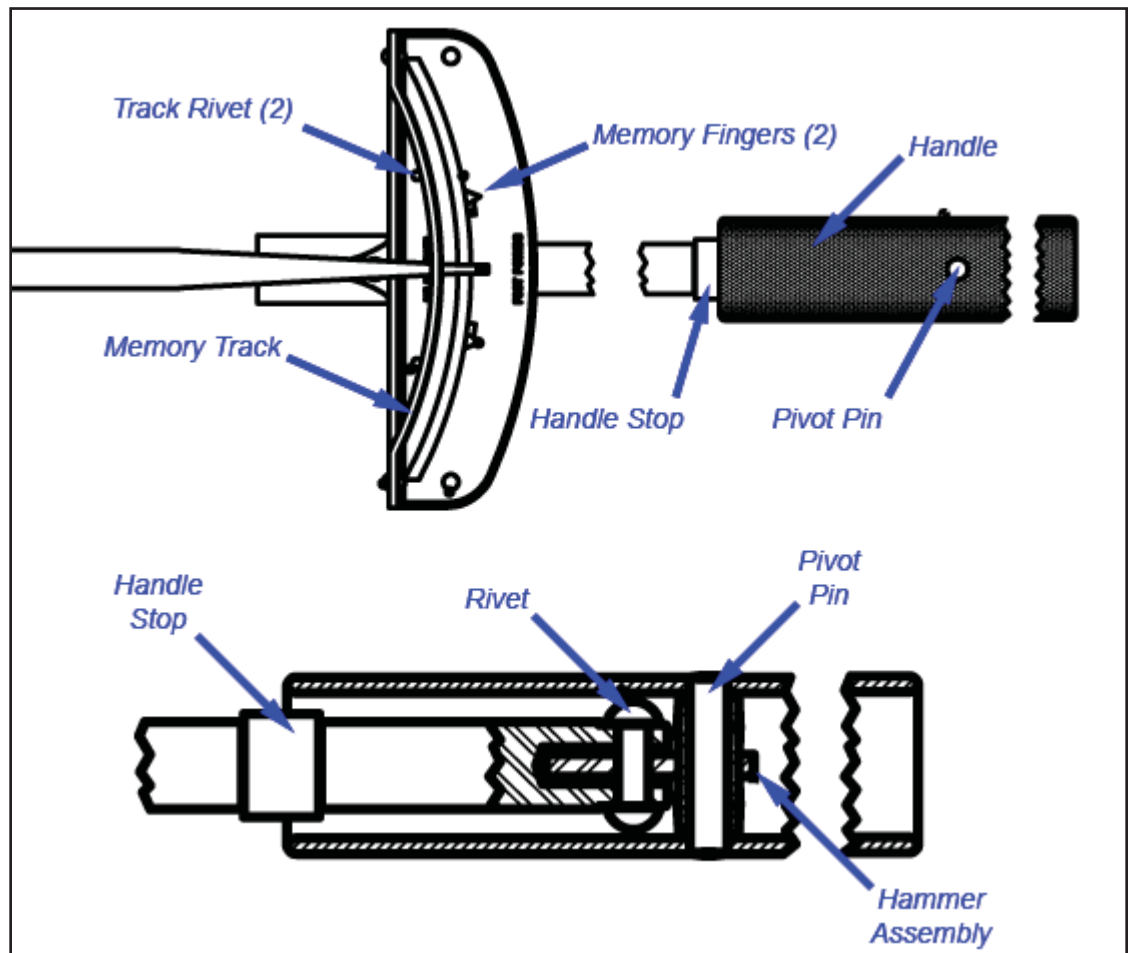

### Salable Parts List for "M" Series Flat Beam Torque Wrenches

Sturtevant Richmond does not sell all parts for M series flat beam torque wrenches due to the unique nature of these tools. There are a limited number of parts that can be replaced without returning the tool to the factory for repair.

#### **Notes**

1. When replacing memory fingers and/or memory track, care must be taken not to damage or scratch scale.
2. When replacing the handle or related components the handle must pivot freely when in operation or the wrench will be inaccurate.

This diagram is intended as a guide to the nomenclature for and location of the parts. The large plastic handle is depicted in the drawing; smaller tools use a ball handle (not depicted) and larger tools use a steel handle similar in shape to the one depicted in the diagram. The parts number tables contain the correct handle part number for the tool.